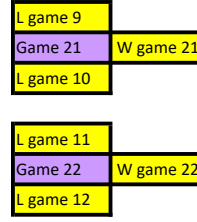

*2nd round loss  
goes to D side*

*2nd round loss  
goes to C side*

**"B" Side Champ**

**"A" Side Champ**

<b>W4 Back</b>	<b>W3 Front</b>
--------------------	---------------------

**"D" Side**

<b>W3 Front</b>	<b>W4 Back</b>
---------------------	--------------------

**"C" Side**

**"D" Side Champ**

**"C" Side Champ**

**McILROY CHAMPIONSHIP BRACKET - 5th to 8th of each pool**

**"B" Side**

**"A" Side**

<b>W4 Back</b>	<b>W3 Front</b>	<b>W2 Back</b>	<b>W1 - August 27th Front</b>	<b>W2 Back</b>	<b>W3 Front</b>	<b>W4 Back</b>
--------------------	---------------------	--------------------	-----------------------------------	--------------------	---------------------	--------------------

*2nd round loss  
goes to D side*

*2nd round loss  
goes to C side*

<b>W4 Back</b>	<b>W3 Front</b>
--------------------	---------------------

**"D" Side**

**"D" Side Champ**

<b>W3 Front</b>	<b>W4 Back</b>
---------------------	--------------------

**"C" Side**

**"C" Side Champ**