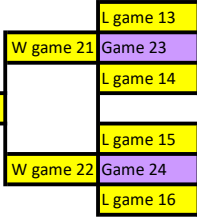

**WOODS CHAMPIONSHIP BRACKET - 1st to 4th of each pool**

**"B" Side**

**"A" Side**

<b>W4 Back</b>	<b>W3 Front</b>	<b>W2 Back</b>	<b>W1 - August 27th Front</b>	<b>W2 Back</b>	<b>W3 Front</b>	<b>W4 Back</b>
--------------------	---------------------	--------------------	-----------------------------------	--------------------	---------------------	--------------------

*2nd round loss  
goes to D side*

*2nd round loss  
goes to C side*

**"B" Side Champ**

**"A" Side Champ**

<b>W4 Back</b>	<b>W3 Front</b>
--------------------	---------------------

**"D" Side**

<b>W3 Front</b>	<b>W4 Back</b>
---------------------	--------------------

**"C" Side**

**"D" Side Champ**

**"C" Side Champ**

**McILROY CHAMPIONSHIP BRACKET - 5th to 8th of each pool**

**"B" Side**

**"A" Side**

<b>W4 Back</b>	<b>W3 Front</b>	<b>W2 Back</b>	<b>W1 - August 27th Front</b>	<b>W2 Back</b>	<b>W3 Front</b>	<b>W4 Back</b>
--------------------	---------------------	--------------------	-----------------------------------	--------------------	---------------------	--------------------

*2nd round loss  
goes to D side*

*2nd round loss  
goes to C side*

<b>W4 Back</b>	<b>W3 Front</b>
--------------------	---------------------

**"D" Side**

**"D" Side Champ**

<b>W3 Front</b>	<b>W4 Back</b>
---------------------	--------------------