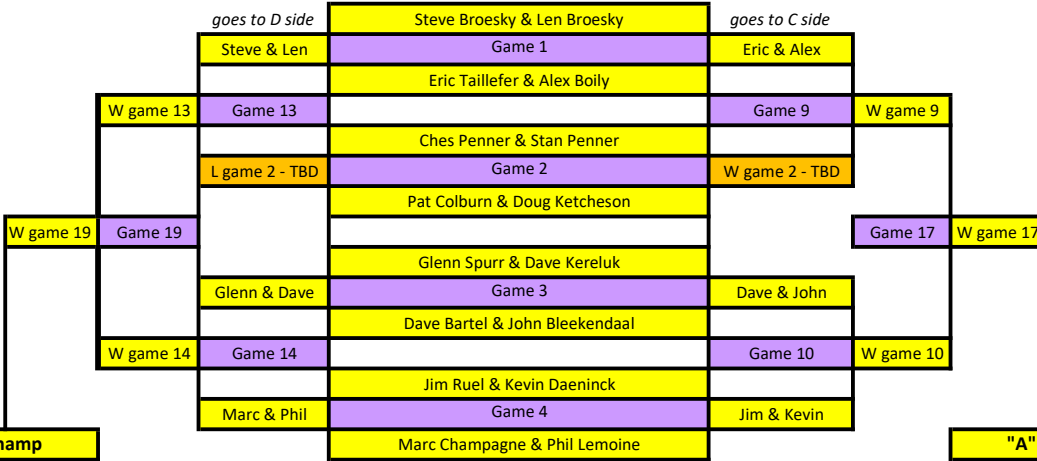

*2nd round loss  
goes to D side*

*2nd round loss  
goes to C side*

**"B" Side Champ**

**"A" Side Champ**

<b>W4 Back</b>	<b>W3 Front</b>
--------------------	---------------------

**"D" Side**

<b>W3 Front</b>	<b>W4 Back</b>
---------------------	--------------------

**"C" Side**

**"D" Side Champ**

**"C" Side Champ**

**McILROY CHAMPIONSHIP BRACKET - 5th to 8th of each pool**

**"B" Side**

**"A" Side**

<b>W4 Back</b>	<b>W3 Front</b>	<b>W2 Back</b>	<b>W1 - August 27th Front</b>	<b>W2 Back</b>	<b>W3 Front</b>	<b>W4 Back</b>
--------------------	---------------------	--------------------	-----------------------------------	--------------------	---------------------	--------------------

*2nd round loss  
goes to D side*

*2nd round loss  
goes to C side*

<b>W4 Back</b>	<b>W3 Front</b>
--------------------	---------------------

**"D" Side**

**"D" Side Champ**

<b>W3 Front</b>	<b>W4 Back</b>
---------------------	--------------------

**"C" Side**

**"C" Side Champ**