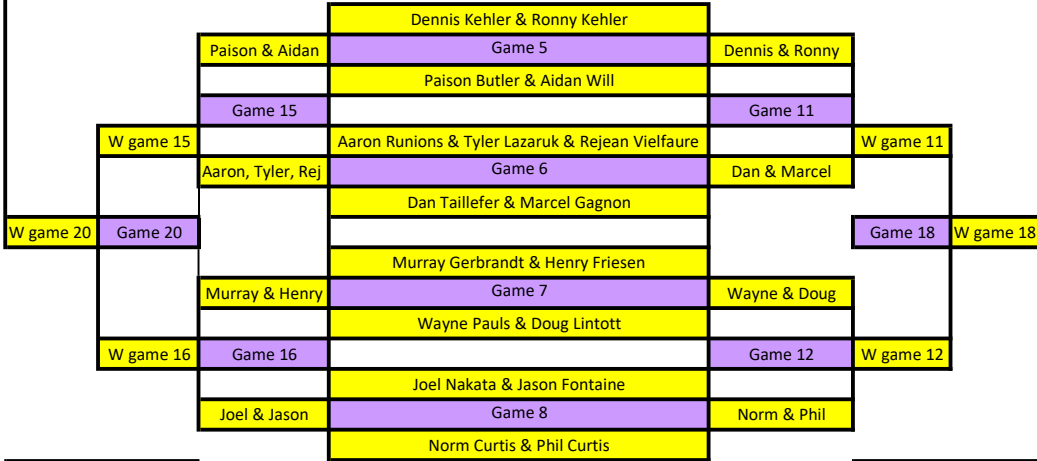

*2nd round loss  
goes to D side*

*2nd round loss  
goes to C side*

**"B" Side Champ**

**"A" Side Champ**

<b>W4 Back</b>	<b>W3 Front</b>
--------------------	---------------------

**"D" Side**

<b>W3 Front</b>	<b>W4 Back</b>
---------------------	--------------------

**"C" Side**

**"D" Side Champ**

**"C" Side Champ**

**McILROY CHAMPIONSHIP BRACKET - 5th to 8th of each pool**

**"B" Side**

**"A" Side**

<b>W4 Back</b>	<b>W3 Front</b>	<b>W2 Back</b>	<b>W1 - August 27th Front</b>	<b>W2 Back</b>	<b>W3 Front</b>	<b>W4 Back</b>
--------------------	---------------------	--------------------	-----------------------------------	--------------------	---------------------	--------------------

*2nd round loss  
goes to D side*

*2nd round loss  
goes to C side*

<b>W4 Back</b>	<b>W3 Front</b>
--------------------	---------------------

**"D" Side**

**"D" Side Champ**

<b>W3 Front</b>	<b>W4 Back</b>
---------------------	--------------------

**"C" Side**

**"C" Side Champ**